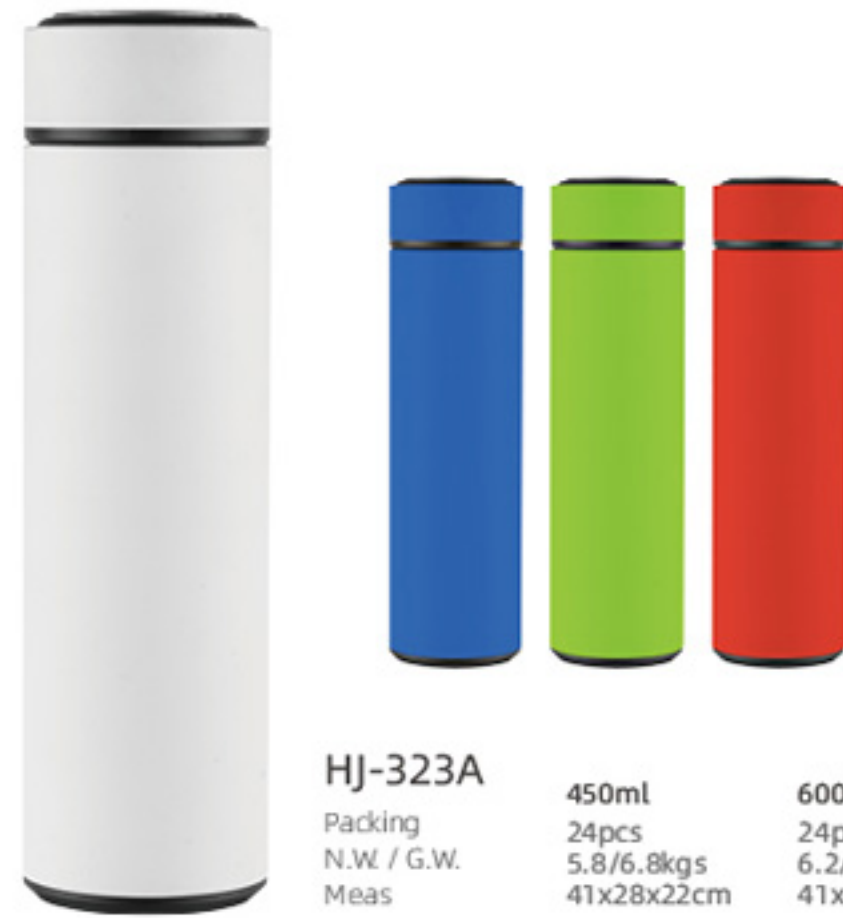

HJ-328A
Packing 24pcs
N.W. / G.W. 6.0/7.0kgs
Meas 46x35x22cm

HJ-323A
Packing 24pcs
N.W. / G.W. 5.8/6.8kgs
Meas 41x28x22cm