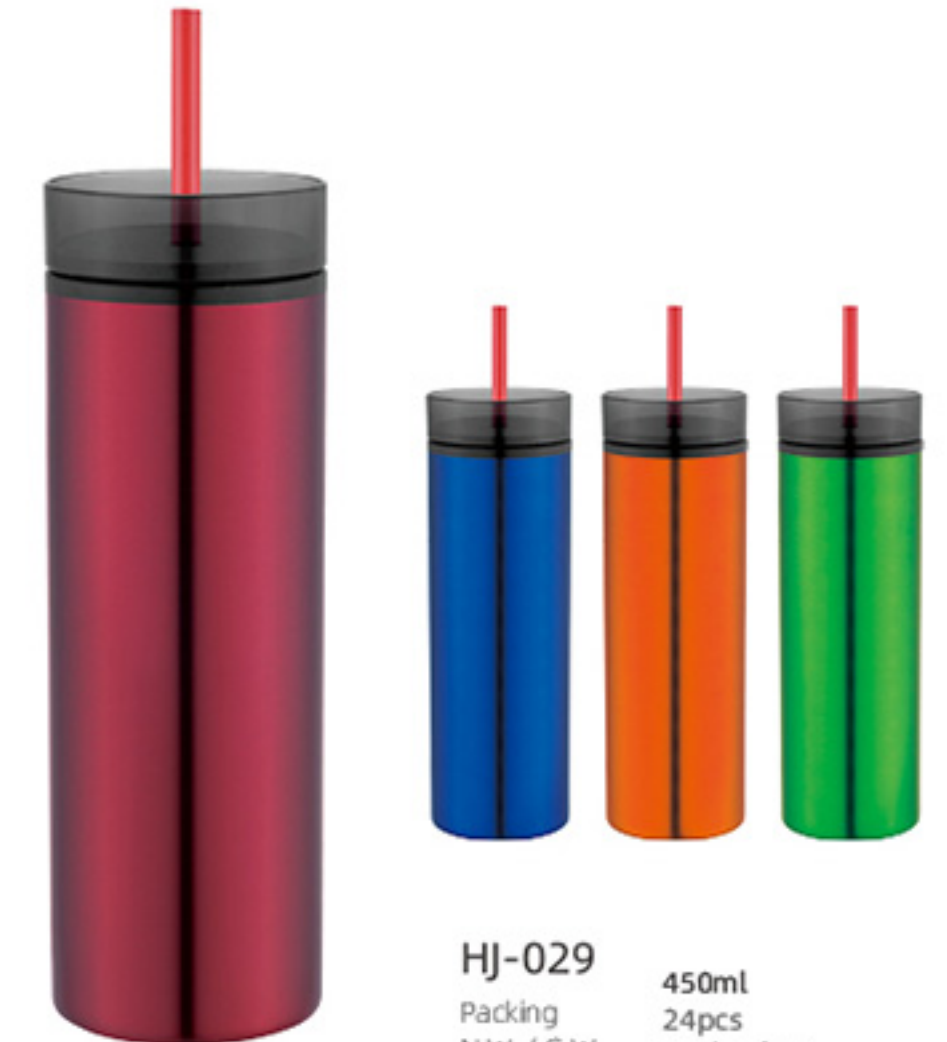

HJ-029
450ml
Packing 24pcs
N.W. / G.W. 4.5/5.5kgs
Meas 44x30x23cm