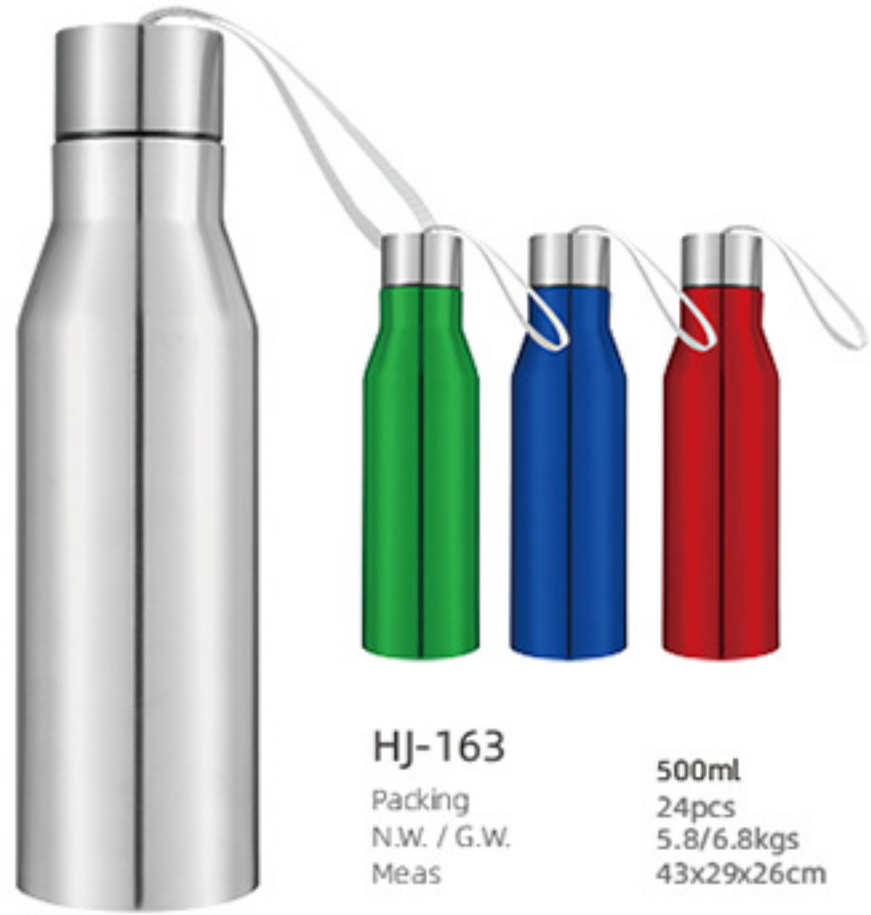

HJ-163

Packing
N.W. / G.W.
Meas

500ml

24pcs
5.8/6.8kgs
43x29x26cm