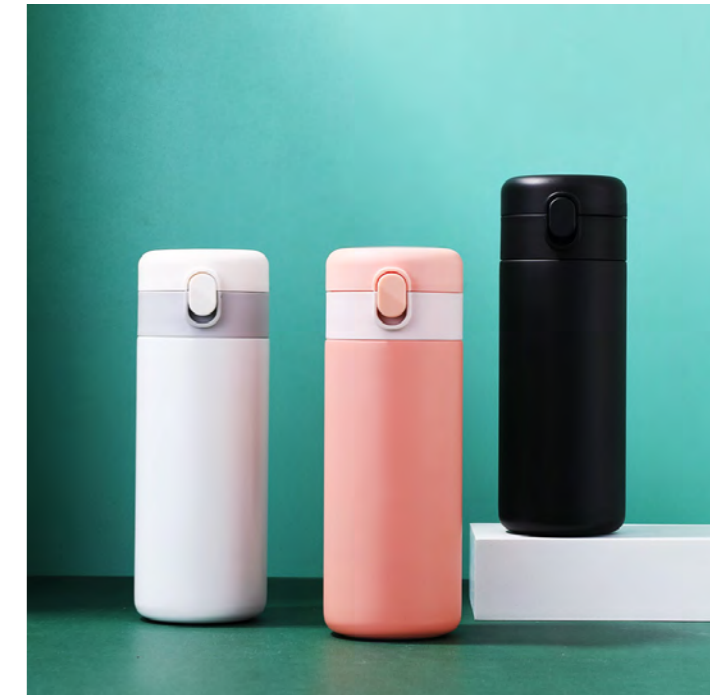

ISO9001

SGS

BSCI

COMPANY PROFILE

Established in 2014, ASIAN PACIFIC INDUSTRIAL LIMITED focused on providing active and inspired OEM home-ware products solution.

API is specialized in providing 18/8 vacuum container, plastic lid and pump sprayer for customers around the world.

Benefit from our fully automatic CNC machines and testing devices, API is well positioned to meet different market needs with wild product range.

With many years of OEM and designing experiences, our development center has constant energy to develop new product, explore new technology for marketplace and customer requests.

Customers from Asia, USA & EU could come to us to start a special designing order with no need to go aboard. API is bringing more and more customer projects from global top brand clients with high efficiency but low cost.

We are dedicating not only to provide the best products service, but also to offer the most competitive prices. We believe with our efficient management and highly mechanized productivity, our customers could obtain leading position and advanced competitiveness in local market.

We are expecting you to visit and joint us for further cooperation in any time.